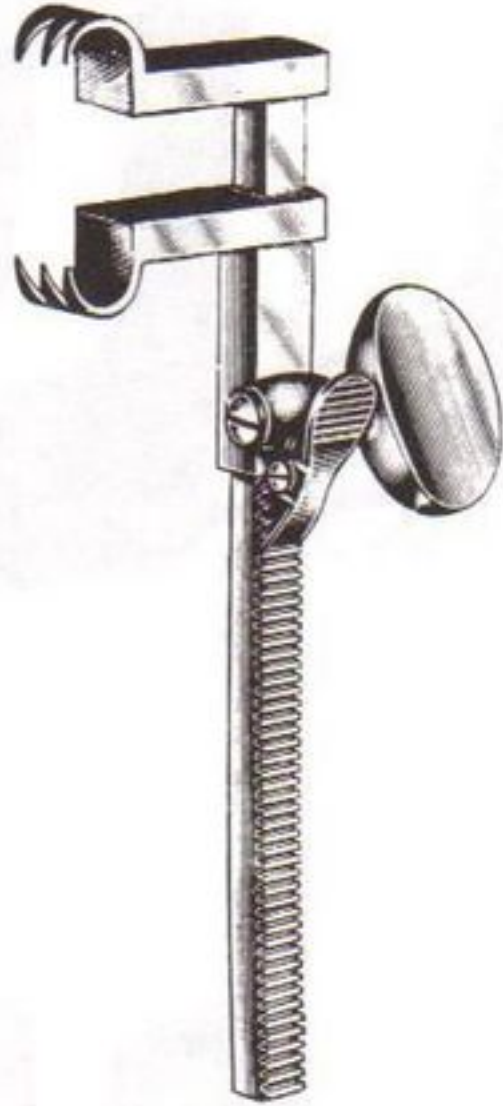

662-312

THORACIC INSTRUMENTS

662-304	Bailey Rib Contractor, 6 1/2", Standard Model
662-312	Bailey-Gibbon Rib Contractor, 6 1/2"
662-601	Alexander-Farabeuf Periostome 8 1/4", Standard Size, 12mm and 24mm Wide Ends
662-625	Matson Rib Elevator and Stripper, 8 3/4"