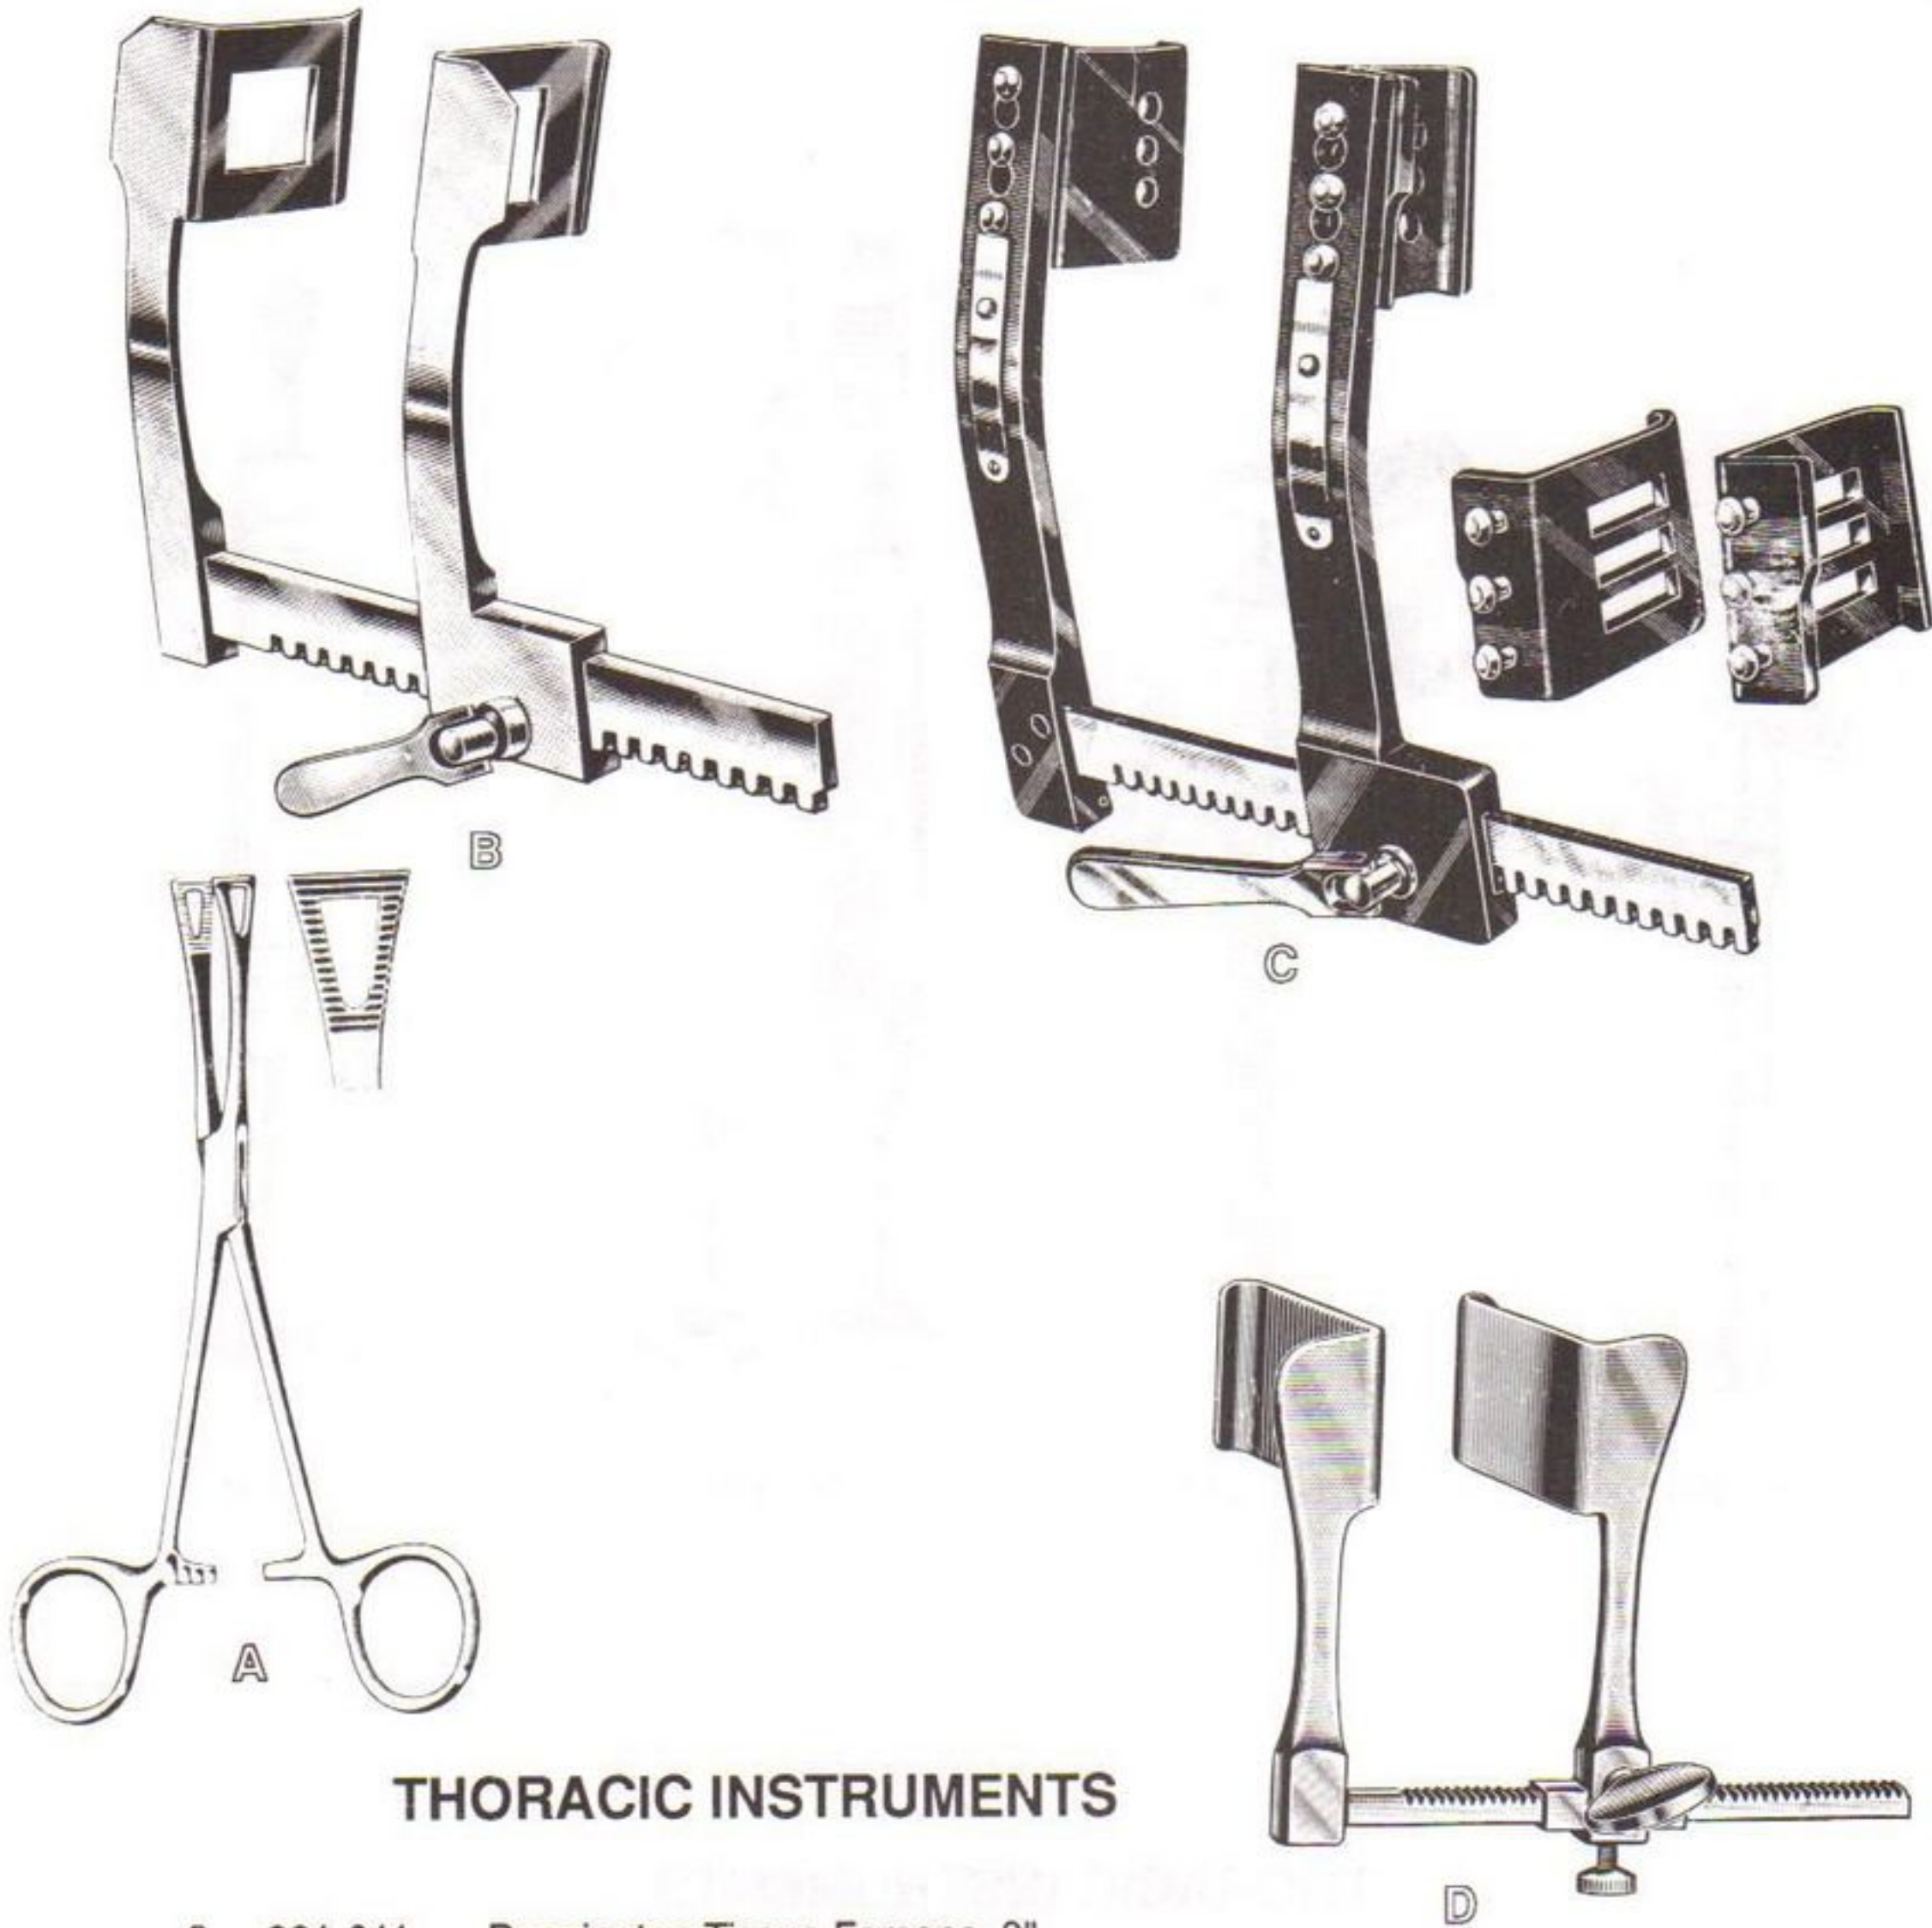

### THORACIC INSTRUMENTS

- A 661-002 Collin-Duval Lung Grasping Forceps, with 1/2" wide jaws, 8"
- 661-004 Collin-Duval Lung Grasping Forceps, with 1" wide jaws, 8"
- B 661-006 Lovelace Lung Grasping Forceps, angled shanks, serrated jaws, 1" wide, 7-1/2"
- C 661-007 Lovelace Lung Grasping Forceps, straight, serrated jaws, 1" wide, 8"
- D 661-008 Mixer Thoracic Forceps, 9-1/4"
- E 661-009 Mixer Thoracic Forceps, 11-1/4"
- F 661-010 Satinsky Vena Cava Clamp, 10-1/2"

### THORACIC INSTRUMENTS

- A 661-011 Pennington Tissue Forceps, 8"
- B 662-056 Finochietto Rib Spreader, Small, 1 3/4" x 1 3/4" Blades, 6" Spread
- 662-056 Finochietto Rib Spreader, Medium, 1 3/4" x 2 1/4" Blades, 10" Spread
- 662-106 Finochietto Rib Spreader, Large, 2 3/4" x 2 1/2" Blades, 12" Spread
- BURFORD FINOCHIETTO, 2 Sets of interchangeable blades, light weight alloy
- C 662-155 Burford-Finochietto Retractor, Anodized Aluminium, 8" spread
- 662-156 Burford-Finochietto Retractor, Anodized Aluminium, 10" spread
- 662-158 Burford-Finochietto Retractor, Anodized Aluminium, 12" spread
- D 662-254 Tuffier Rib Spreader, 2" x 1 3/4" Blades with 6 1/2" Spread