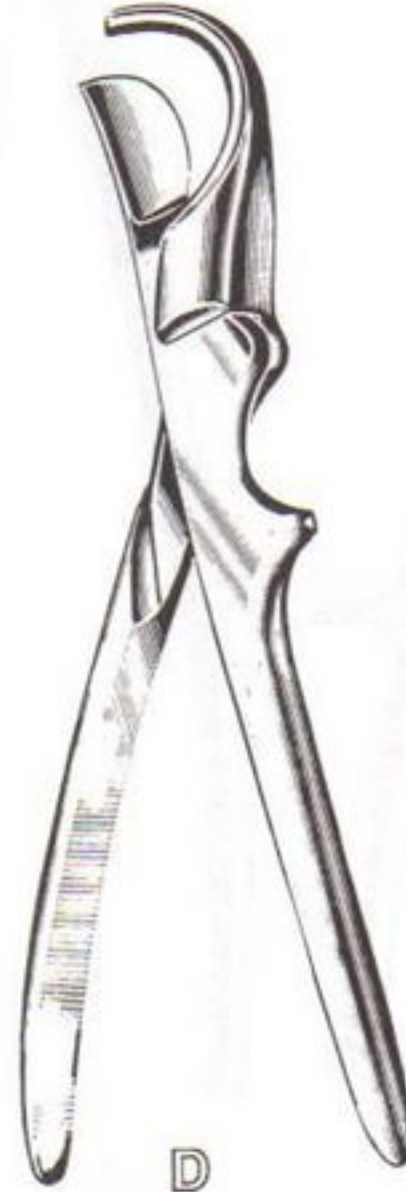

## THORACIC INSTRUMENTS

- |         |  |
|---------|--|
| 662-304 | Bailey Rib Contractor, 6 1/2", Standard Model                                |
| 662-312 | Bailey-Gibbon Rib Contractor, 6 1/2"   |
| 662-601 | Alexander-Farabeuf Periostome 8 1/4", Standard Size, 12mm and 24mm Wide Ends |
| 662-625 | Matson Rib Elevator and Stripper, 8 3/4"                                     |

A

B

C

D