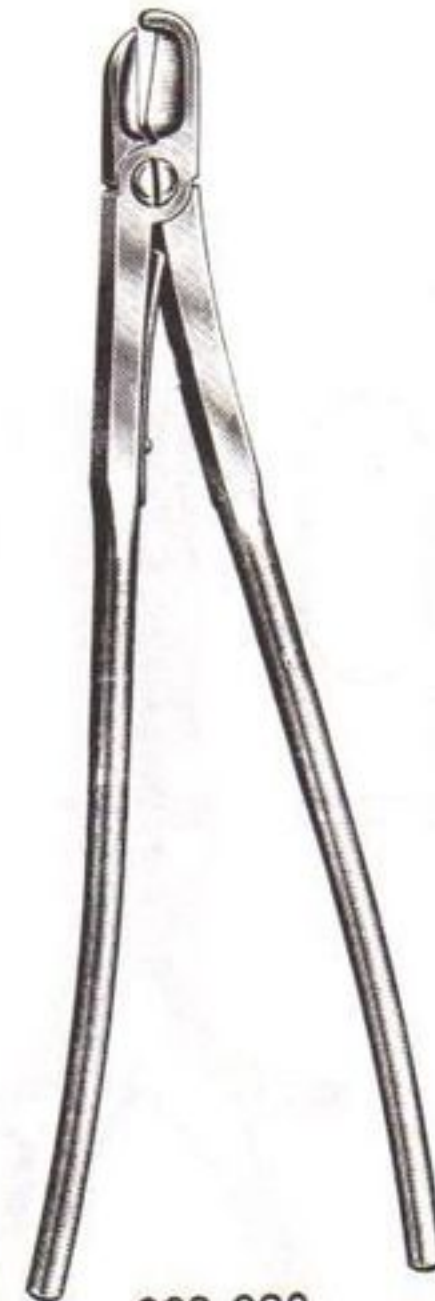

### THORACIC INSTRUMENTS

- 663-450      Sauerbruch Rib Shears, 10"
- 663-500      Bethune Rib Shears, 13-1/2"
- 663-559      Giertz-Shoemaker Rib Shears, 10"
- 663-565      Sauerbruch Rongeur, 12" Straight, Square Jaws, 17mm Wide

663-609

663-618

663-620

663-622

### THORACIC INSTRUMENTS

663-609 Stille Rib Shears, 8-1/2"

663-618 Bethune Rib Shears, 13 3/4", Left

663-620 Bethune Rib Shears, 13 3/4", Right

663-622 Davidson Scapula Retractor,  
Blade 3-1/2" Wide x 3-1/2" Deep